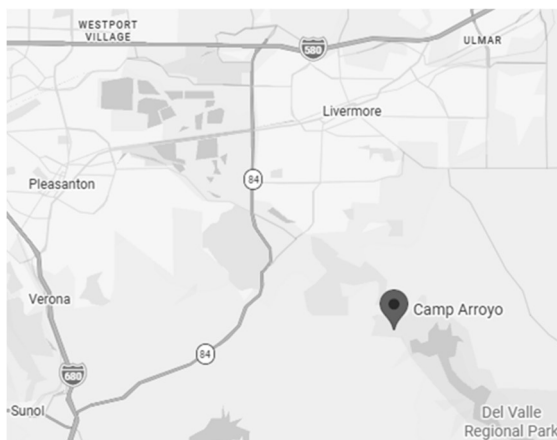

## **DRIVING DIRECTIONS**

5535 Arroyo Rd  
Livermore, CA 94550

*The Gate Code will be provided by your group leader*

### **Coming from the North or West:**

- Take I-580 East
- Take Exit 51 for Isabel Avenue, turn right
- After about 3 miles turn left on East Vineyard Avenue
- After about 1 mile turn left onto Vallecitos Road
- Take the next Right onto Wetmore Road
- After about 1 mile turn right onto Arroyo Road
- After about 2.5 miles the gate to Camp Arroyo is on the right, marked by a large sign.

### **Coming from the East:**

- Take I-580 West
- Take Exit 54 for First Street
- After about 2 miles turn left onto South Livermore Street
- Continue for about 5 miles onto Arroyo Road
- The entrance to Camp Arroyo is on the right, marked with a large wooden sign

### **Coming from the South:**

- Take I-680 North
- Take Exit 21B, merging onto CA-84 East towards Livermore
- After almost 5 miles, take a slight right onto Vallecitos Rd toward Downtown Livermore
- After 1 mile turn right onto Wetmore Road
- After about 1 mile turn right onto Arroyo Road
- After about 2.5 miles turn right into our gate and the large Camp Arroyo sign.